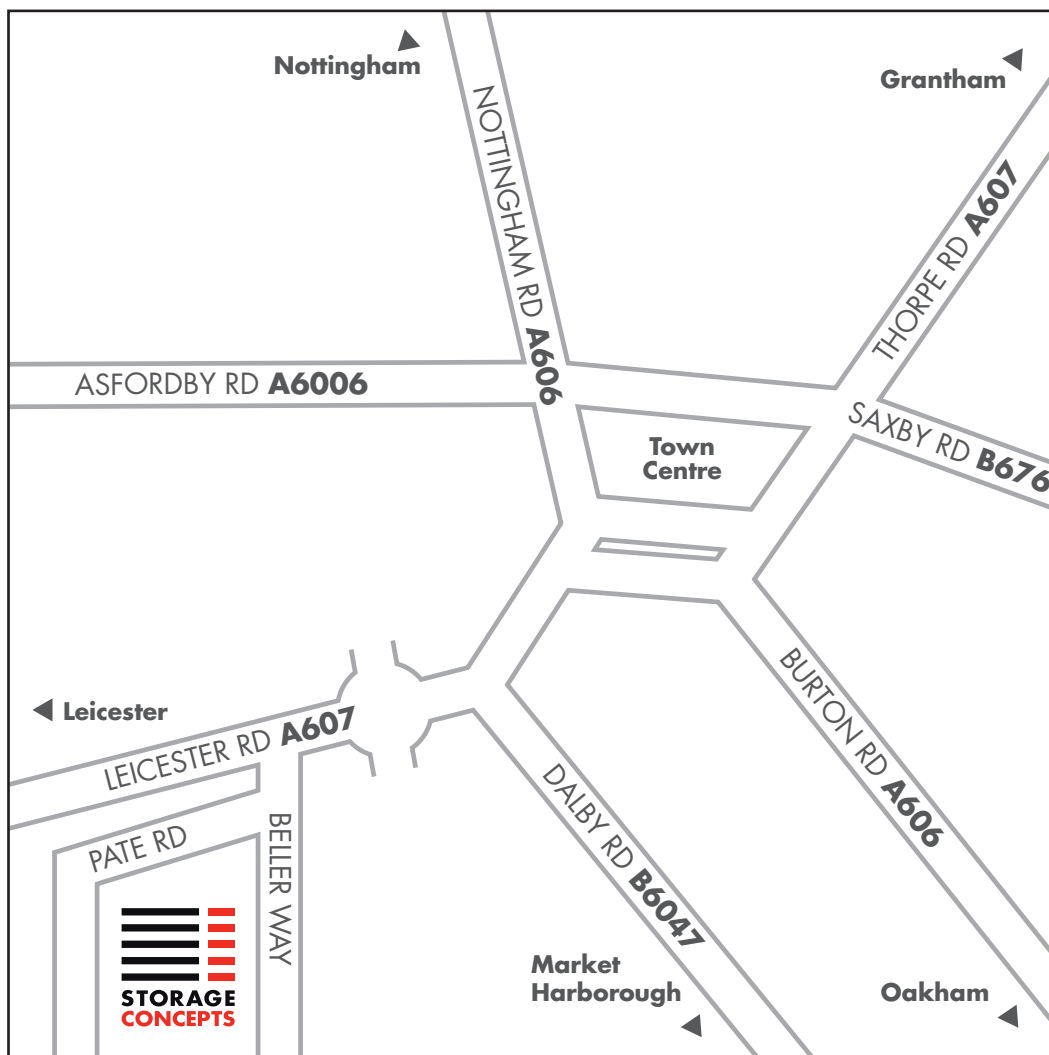

GETTING TO STORAGE CONCEPTS LIMITED

STORAGE CONCEPTS LIMITED

Pate Road, Leicester Road Industrial Estate, Melton Mowbray, Leicestershire, LE13 0RG
 f 01664 410414 f 01664 569969 e sales@storageconcepts.co.uk w www.storageconcepts.co.uk